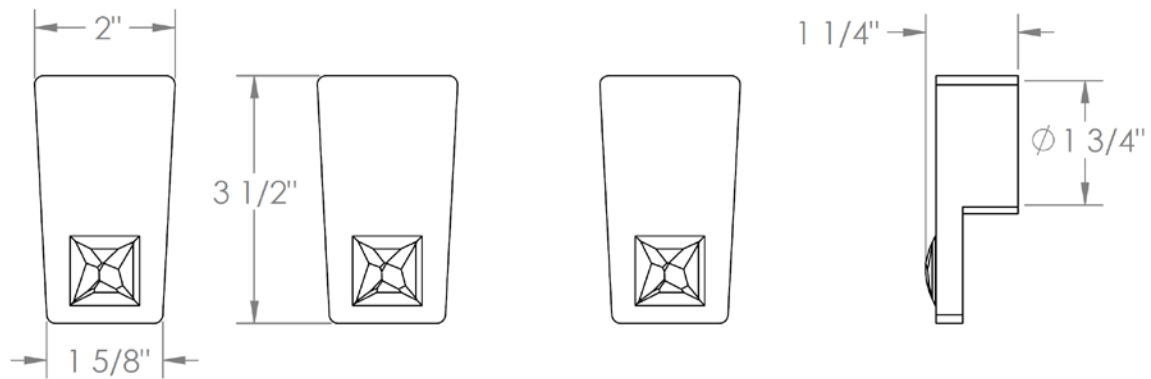

35-WTR3-ED1

Wall Mounted 3-Valve Shower Trim
For use with SS-503 concealed rough

35-WTR3-ED2

Wall Mounted 3-Valve Shower Trim
For use with SS-503 concealed rough

WATERMARK DESIGNS 8/1/2018

35-WTR3-ED3

Wall Mounted 3-Valve Shower Trim
For use with SS-503 concealed rough