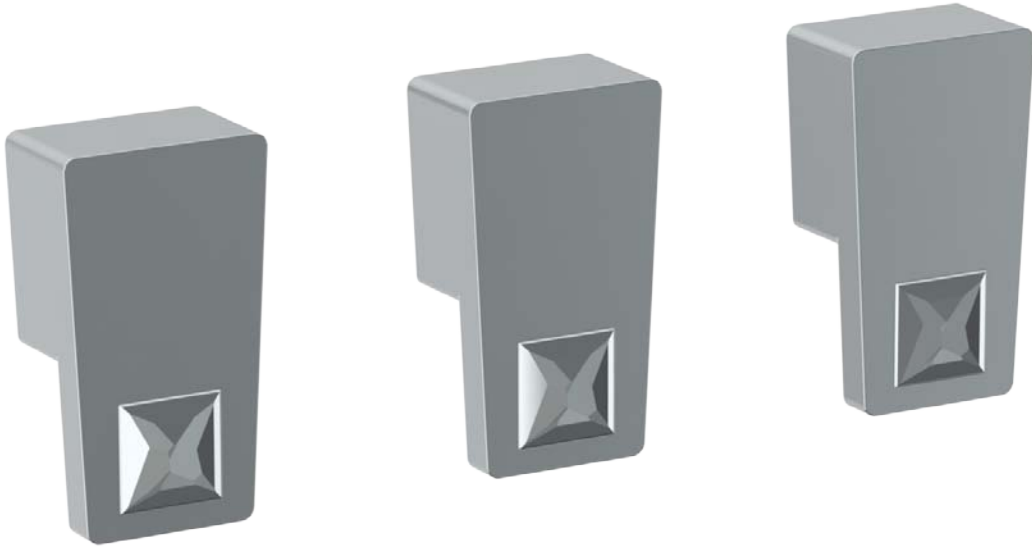

35-WTR3-ED1

Wall Mounted 3-Valve Shower Trim
For use with SS-503 concealed rough

35-WTR3-ED2

Wall Mounted 3-Valve Shower Trim
For use with SS-503 concealed rough

WATERMARK DESIGNS 8/1/2018

35-WTR3-ED3

Wall Mounted 3-Valve Shower Trim
For use with SS-503 concealed rough