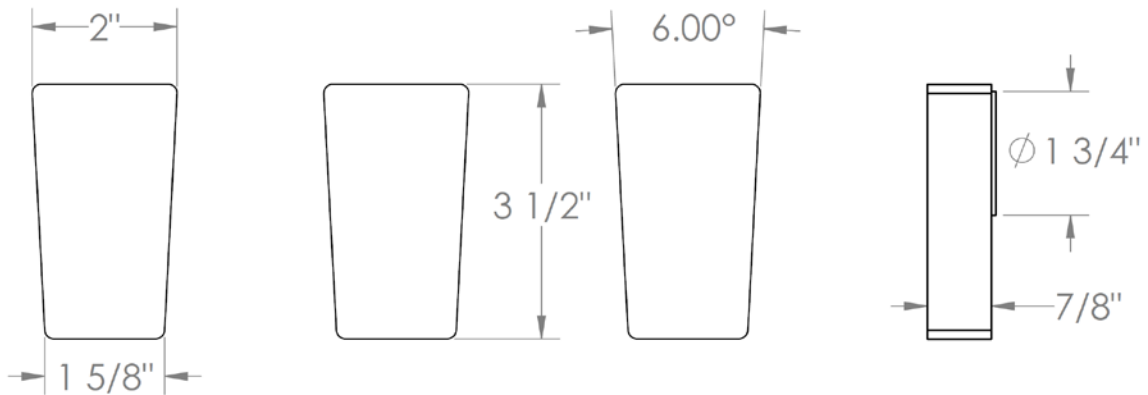

35-WTR3-ED1

Wall Mounted 3-Valve Shower Trim
For use with SS-503 concealed rough

35-WTR3-ED2

Wall Mounted 3-Valve Shower Trim
For use with SS-503 concealed rough

WATERMARK DESIGNS 8/1/2018

35-WTR3-ED3

Wall Mounted 3-Valve Shower Trim
For use with SS-503 concealed rough