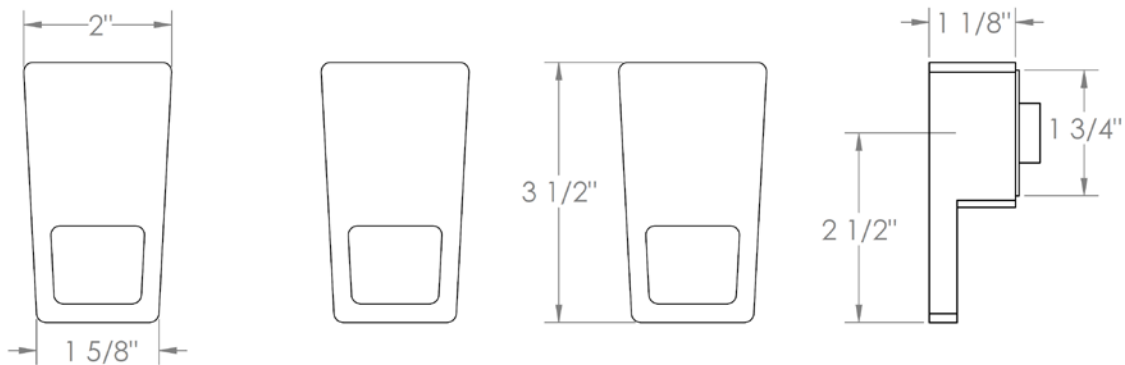

35-WTR3-ED1

Wall Mounted 3-Valve Shower Trim
For use with SS-503 concealed rough

35-WTR3-ED2

Wall Mounted 3-Valve Shower Trim
For use with SS-503 concealed rough

WATERMARK DESIGNS 8/1/2018

35-WTR3-ED3

Wall Mounted 3-Valve Shower Trim
For use with SS-503 concealed rough